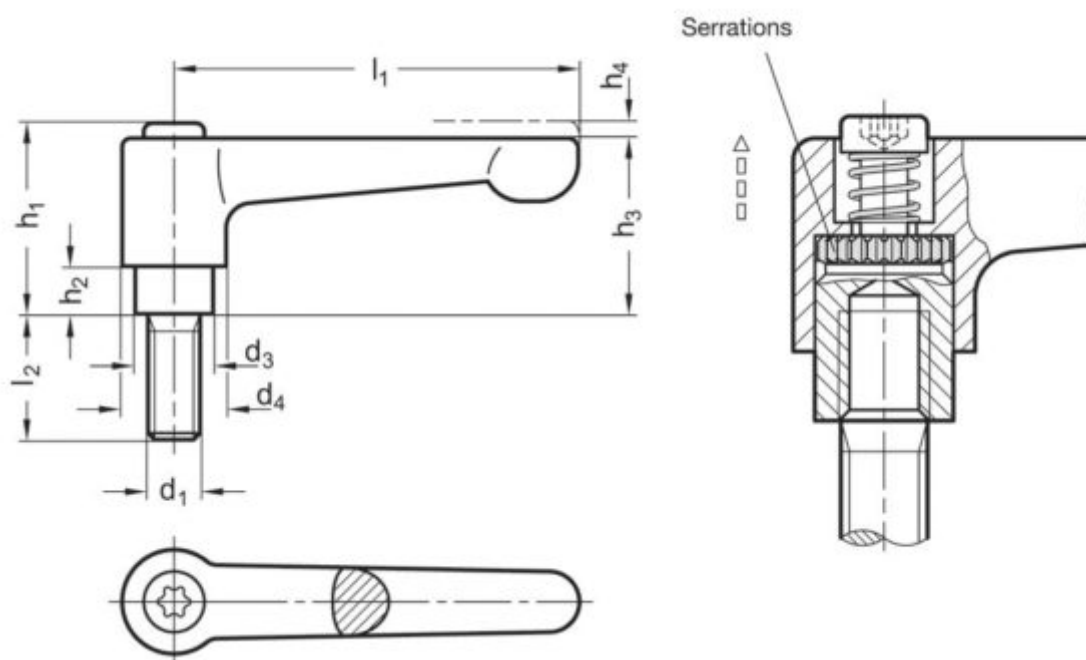

Article number: 2030222236OS

Description: Adjustable hand lever, male thread
GN 302.2-22-M3-6-OS

Measures

D1 = 3

L2 = 6

D3 = 8

W = 13

D4 = 10.5

H1 = 18.5

H2 = 2

H3 = 16.5

H4 = 3

L1 = 22